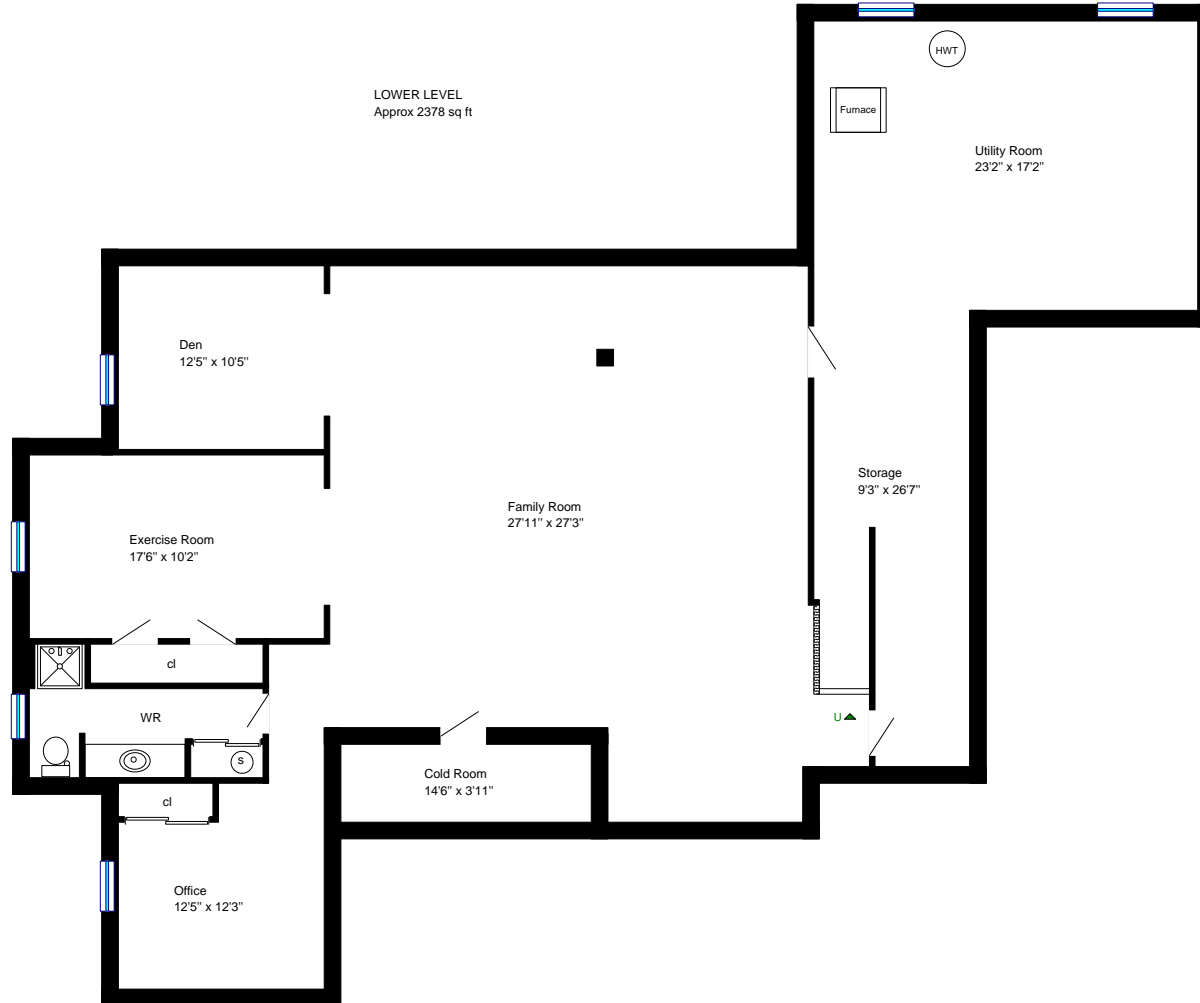

© All rights reserved.

www.realtyservices.ca
905 396 8631

No part of this brochure may be reproduced in any form or by any means without the prior written permission of Tony Pulla and Steve Leach.

NOTICE: Floor plans have been drawn by Steve Leach of Realty Services. All square footage and room sizes are approximate dimensions only. No warranty or representation is made as to its accuracy. The Buyer to complete the appropriate "due diligence" and verify all data. - Steve Leach (www.realtyservices.ca) and Tony Pulla, Broker, RE/MAX Lakeshore Realty Inc., 2017.

www.pulla.ca

Tony Pulla
SINCE 1970
BROKER