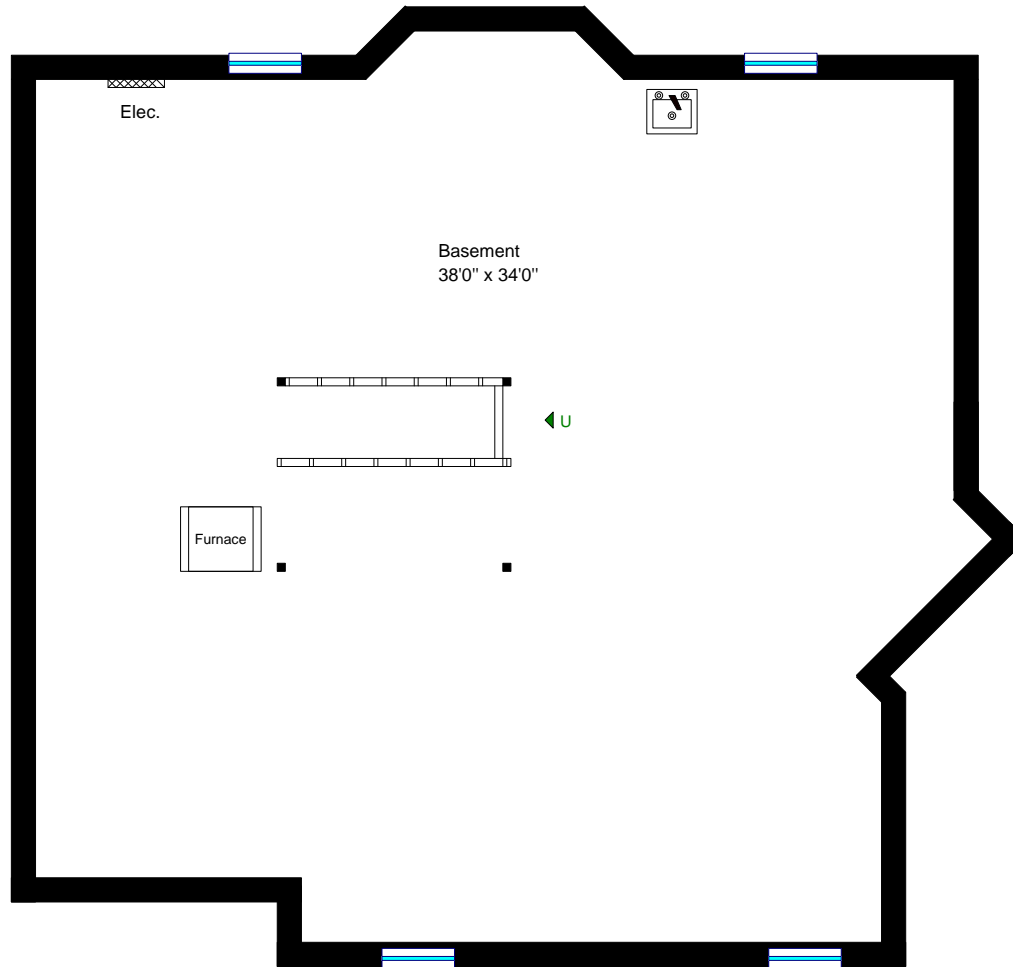

© All rights reserved.

www.realtyservices.ca
905 396 8631

No part of this brochure may be reproduced in any form or by any means without the prior written permission of Tony Pulla and Steve Leach.

NOTICE: Floor plans have been drawn by Steve Leach of Realty Services. All square footage and room sizes are approximate dimensions only. No warranty or representation is made as to its accuracy. The Buyer to complete the appropriate "due diligence" and verify all data. - Steve Leach (www.realtyservices.ca) and Tony Pulla, Broker, RE/MAX Lakeshore Realty Inc., 2017.

www.pulla.ca

Tony Pulla
SINCE 1970
BROKER

LOWER LEVEL
Approx 1450 sq ft
(Unfinished)

Ceiling Height: 7'9"